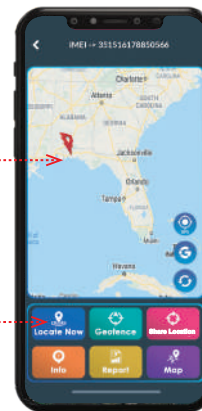

HOW TO TRACK YOUR DEVICE ON THE MOBILE APP

1. Open the Voltswitch App

Available on both the App Store and Google Play. Log in to your account.

2. Go to 'My Devices'

From the main menu, tap 'My Devices'

3. Select 'Your Device'

On the Devices page, tap the blue eye icon next to the IMEI number of the tracker you want to view.

4. View 'your tracker on the map'

You'll be taken to the Map View, where your selected device will appear.

5. Tap 'Locate Now'

From the options at the bottom of the screen, tap the **first icon on the left**, color-coded.

6. Confirm 'Location Request'

In the prompt that appears, select 'Locate Now' to wake up the device and request its current location.

7. Wait for the location to 'Load'

The tracker will search for available channels. A loading screen will appear for **60-90 seconds**.

8. View the 'Updated Location'

Once connected, the tracker will display its latest location on the map.