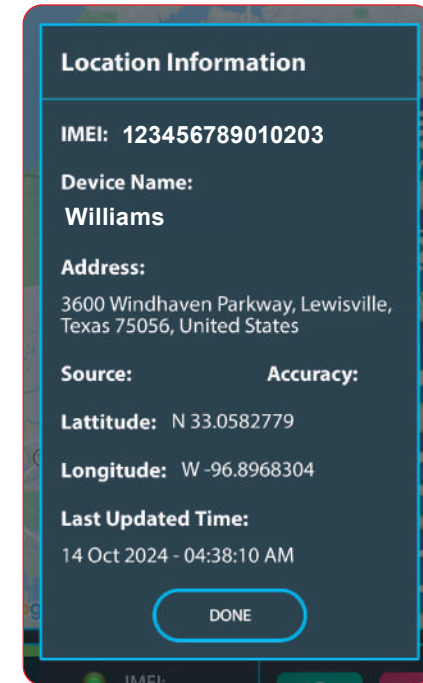

On the Devices page, tap the blue eye icon next to the IMEI number of the tracker you want to view.

4. View 'your tracker on the map'

You'll be taken to the Map View, where your selected device will appear.

5. Tap 'Locate Now'

From the options at the bottom of the screen, tap the **first icon on the left**, color-coded.

6. Confirm 'Location Request'

In the prompt that appears, select 'Locate Now' to wake up the device and request its current location.

7. Wait for the location to 'Load'

The tracker will search for available channels. A loading screen will appear for **60-90 seconds**.

8. View the 'Updated Location'

Once connected, the tracker will display its latest location on the map.