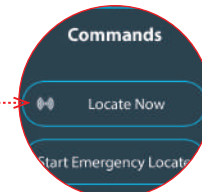

On the Devices page, tap the blue eye icon next to the IMEI number of the tracker you want to view.

4. View 'your tracker on the map'

You'll be taken to the Map View, where your selected device will appear.

5. Tap 'Locate Now'

From the options at the bottom of the screen, tap the **first icon on the left**, color-coded.

6. Confirm 'Location Request'

In the prompt that appears, select 'Locate Now' to wake up the device and request its current location.